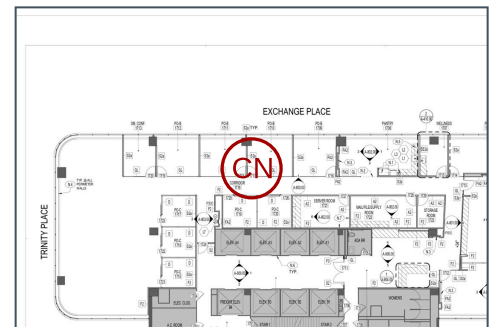

#170 Cleaning Needed

Status

Open

Type

Issue

Location

1710 PO-B

Description

Cleaning Needed

Sheet

A-410.00